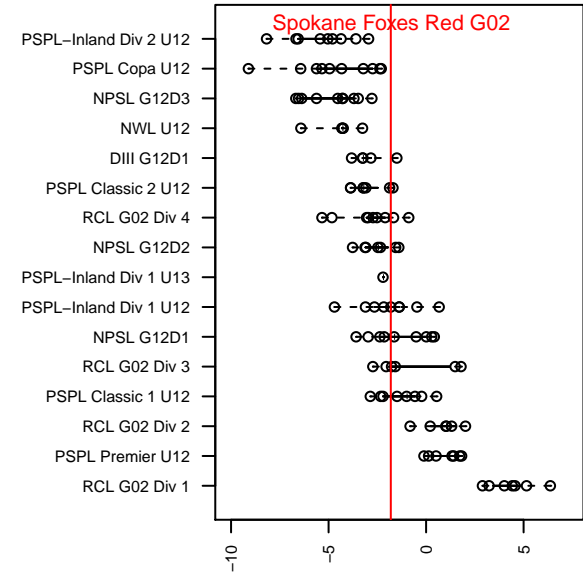

Spokane Foxes Red G02

Spokane Foxes FC
 Spokane, Spokane, WA, WA
 G02 total strength=603
 attack=0.61 defense=0.41
 fall league = PSPL–Inland Div 1 U12
 spr league = Spr PSPL–Inland Div 1 U12
 notes= Petruso 2013

alt names used:
 Spokane Foxes FC Red 02'
 Spokane Foxes FC Red 02'
 SPOKANE FOXES FC RED 02' (WA)

Venues played:
 2014 PSPL–Inland Div 1 U12
 2014 Spr PSPL–Inland Div 1 U12
 2014 WA Cup GU12 Silver/Bronze U12

**attack and defense variance (black dot)
relative to other teams
and top 10 in region**

**attack and defense rating
relative to others at age
and all opponents in last 13 months**

Performance relative to 13 month average