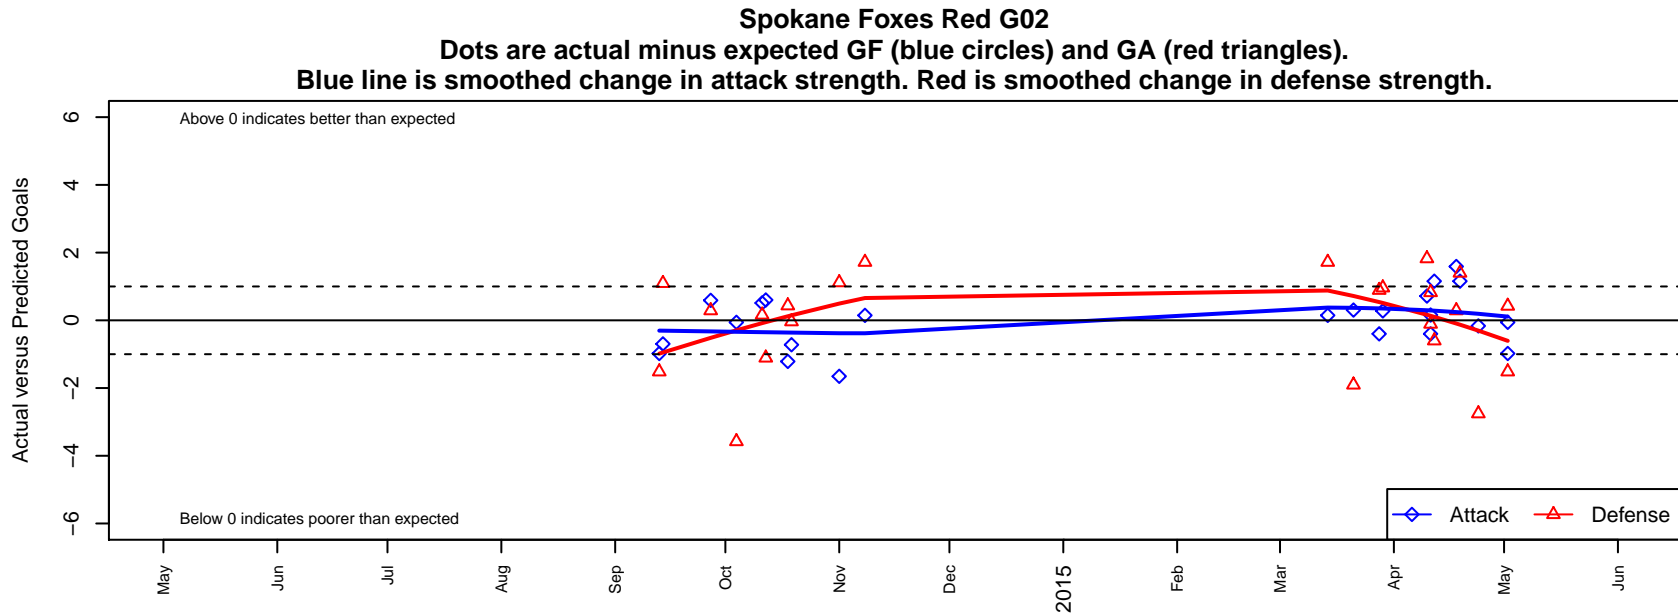

Spokane Foxes Red G02

Spokane Foxes FC
 Spokane, Spokane, WA, WA
 G02 total strength=603
 attack=0.61 defense=0.41
 fall league = PSPL–Inland Div 1 U12
 spr league = Spr PSPL–Inland Div 1 U12
 notes= Petruso 2013

**attack and defense variance (black dot)
relative to other teams
and top 10 in region**

**attack and defense rating
relative to others at age
and all opponents in last 13 months**

Performance relative to 13 month average